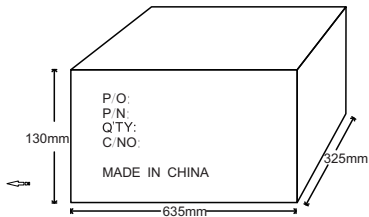

Rev.	Rev. Date	Modified By	Brief Description

Unit package
Size: 635mm(L)*325mm(W)*130mm(H)
Weight:XX LBS

P/O:1602246
P/N:210823
Q'TY: 50 PCS
C:NO: C1

MADE IN CHINA

CartonSize:635mm(L)*325mm(W)*130mm(H)
CartonQuantity: 50pcs
Carton Weight: XX LBS

PIN: 210823
QTY: 50 PCS
N.W.: KGS
G.W.: KGS
Date Code: -2017
Vender Code: PS01172

DRAWN BY	DATE: 2017/01/07	DESCRIPTION: LED A19 120V 7W milky 2700K
CHECKED BY	SHEET 1of1	ITEM NO. 210823
APPROVED BY	SCALE 1:1	REV. 00 UNIT:mm