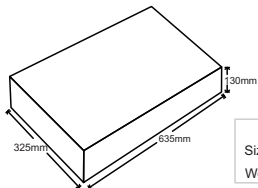

Rev.	Rev. Date	Modified By	Brief Description

Unit package
Size: 635mm(L)*325mm(W)*130mm(H)
Weight:XX LBS

P/O:1602246
P/N:210823
Q'TY: 50 PCS
C:NO: C1

MADE IN CHINA

CartonSize:635mm(L)*325mm(W)*130mm(H)
CartonQuantity: 50pcs
Carton Weight: XX LBS

PIN: 210823
QTY: 50 PCS
N.W.: KGS
G.W.: KGS
Date Code: -2017
Vender Code: PS01172

DRAWN BY	DATE: 2017/01/07	DESCRIPTION: LED A19 120V 7W milky 2700K
CHECKED BY	SHEET 1of1	ITEM NO. 210823
APPROVED BY	SCALE 1:1	REV. 00 UNIT:mm